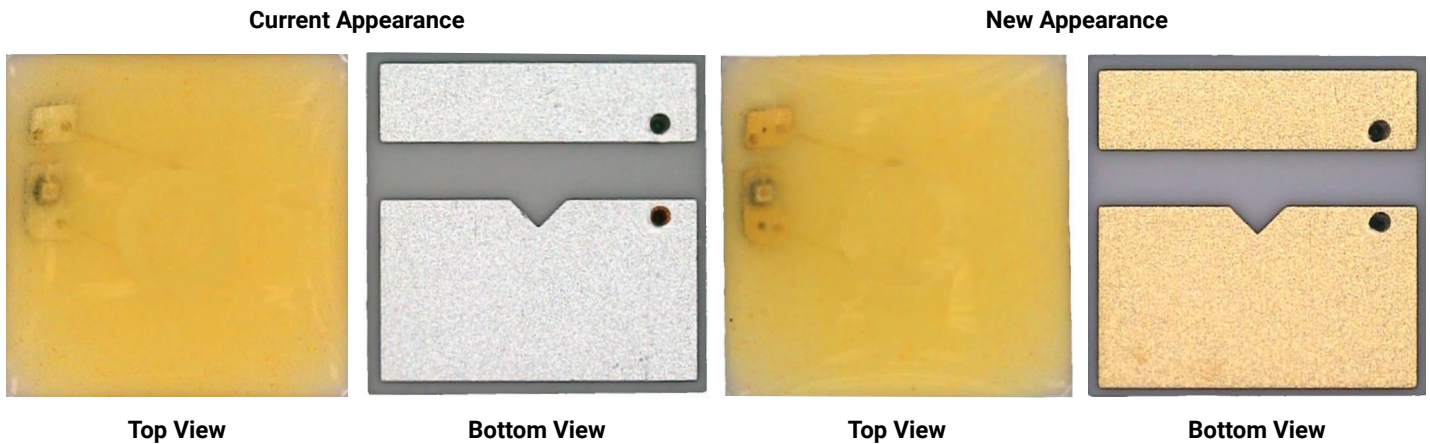

Change to Visual Appearance of Cree® XLamp® XH-B LEDs

PCN-CM092

Announcement Date: September 29, 2016

Implementation Date: Immediately

This notification applies to the following Cree product series:

XHBAWT-XX-XXXX-XXXXXXXXXX

No customer action is required.

CHANGE DESCRIPTION

Cree will begin shipment of XLamp® XH-B LEDs with a different visual appearance. Examples of XLamp XH-B LEDs with the current and new visual appearances are shown in the pictures below. These new appearance XLamp XH-B LEDs meet the product specifications stated in the data sheet.

IMPACT OF CHANGES

Beginning immediately, Cree will begin shipment of XLamp XH-B White LEDs with a new visual appearance. Each reel of XLamp XH-B LEDs will contain LEDs with either the current visual appearance or the new visual appearance. Current and new visual appearance XLamp XH-B LEDs will not be mixed on a reel. Customers may receive shipments containing both the current and new appearances in the same shipment until Cree's inventory of the current appearance LEDs is depleted. Customers purchasing through a distributor will be further delayed to see this change until the inventory with the current appearance is depleted from distributor stock.