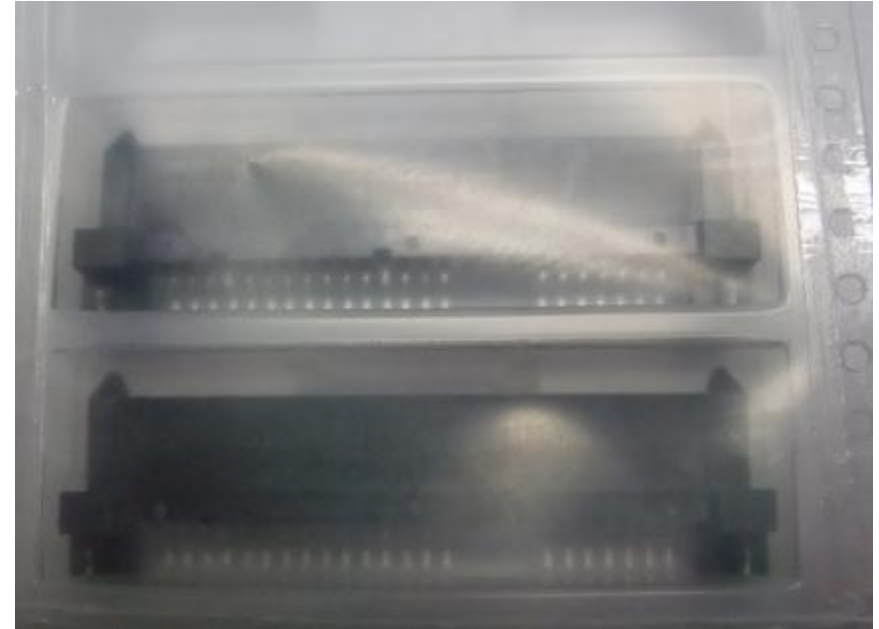

Transparent pocket for Sata Recept connector

Black pocket

Transparent pocket

Both views show not much difference when checking the connector.

Black pocket

Transparent pocket

1)No view of connector for the black pocket

2)Terminals on connector can be viewed clearly on the transparent pocket.